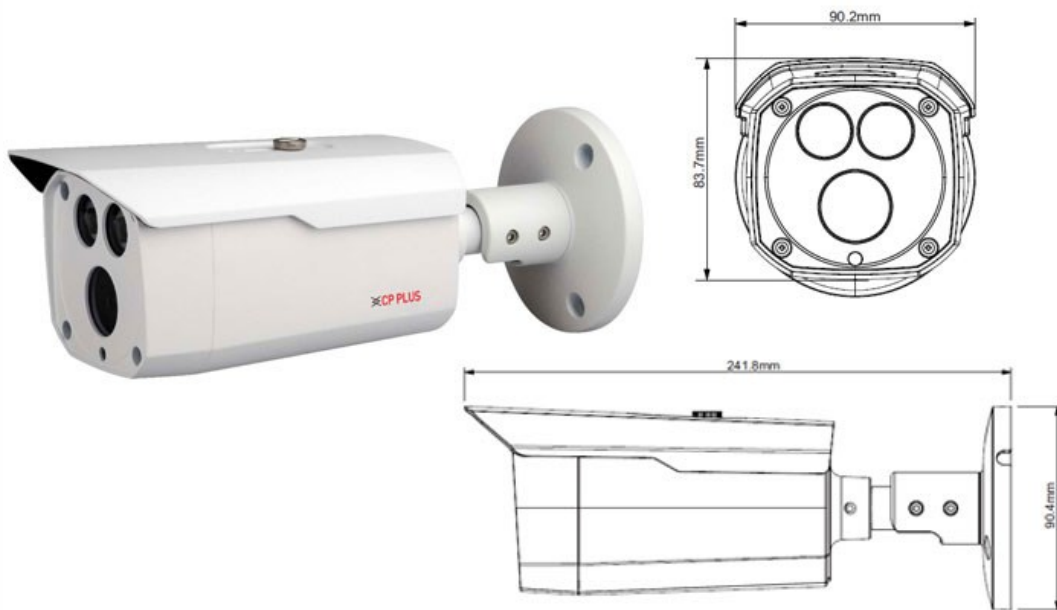

CP- UNC-TD41L8-VMD

4 MP Full HD WDR IR Bullet Camera - 80Mtr.

Main Features

- 1/3" 4Megapixel PS CMOS Image Sensor
- 25/30fps@4M(2688x1520)
- H.265 and H.264 triple-stream encoding
- WDR(120dB), Day/Night (ICR), 3DNR, AWB, AGC, BLC
- 3.6mm fixed lens (6mm lens optional)
- IR Range of 80 Mtrs, IP67, Micro SD, PoE
- Mobile Software: iCMOB, gCMOB
- CMS Software: KVMS Pro, vOptimus Pro

*Product casing and specifications are subject to change without prior notice

CP- UNC-TD41L8-VMD

4 MP Full HD WDR IR Bullet Camera - 80Mtr.

Feature

Image Sensor
Minimum Illumination
Shutter Speed
White Balance
Lens
Gain Control (AGC)
Back Light Compensation
Video Compression
S/N Ratio
Video Streaming
Resolution
Privacy Mask
ICR
Audio Input
Audio Compression
Audio Output
Alarm IN
Alarm Out
Protocol
Smart Detection
Ethernet
User Account
IR
Smart Phone
Micro SD
Operating Temperature
Power Source
Power Consumption
Weatherproof Standard

*Product casing and specifications are subject to change without prior notice

CP- UNC-TD41L8-VMD

4 MP Full HD WDR IR Bullet Camera - 80Mtr.

Feature	Specification
Dimension	241.8mm x 90.4mm x 90.3mm
Weight	0.61Kg